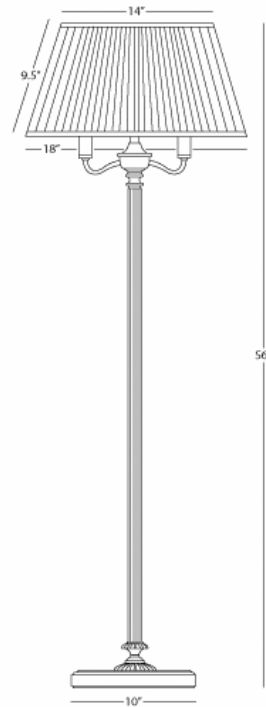

ABBAY BRONZE

L181X

5-Way Floor Lamp

3-60W, 1-100W Max.

Bulb Type: A

Switch: 5-Way

Victorian Bronze Finish over Cast Metal/Steel

Parchment Saki Fabric Shade

SHADE OPTION:

L181 - Natural Crystal Pleat Fabric Shade

Dim: 12" x 18" x 9"

**** Available for Quick SHIP ****