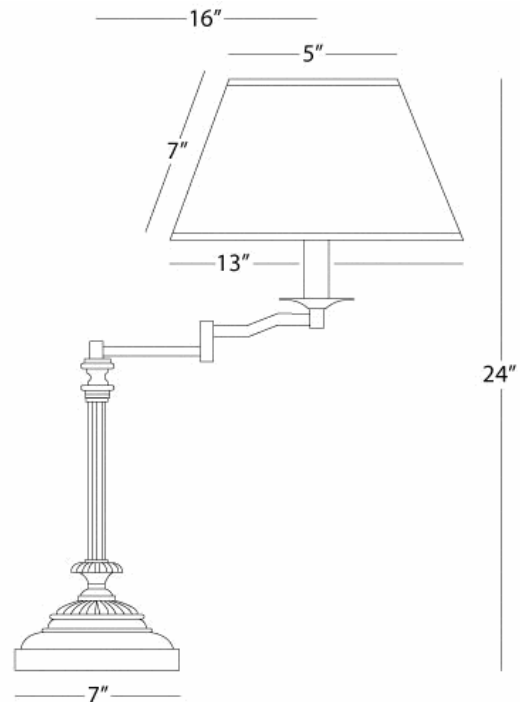

ABBHEY BRONZE

L385

Swing Arm Table Lamp

1-60W Max.

Bulb Type: A

Switch: On-Off

Victorian Bronze Finish over Cast Metal/Steel

Natural Crystal Pleat Fabric Shade

SHADE OPTION:

L385X - Parchment Saki Fabric

Dims: 7" x 12" x 7"

**** Available for Quick SHIP ****