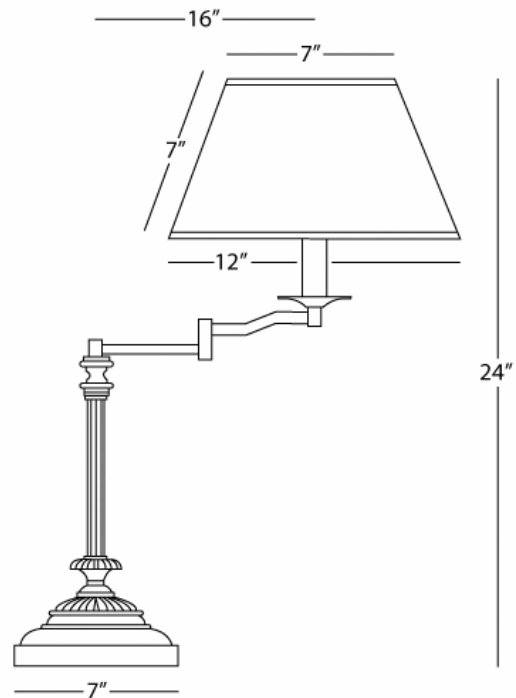

ABBEY BRONZE

L385X

Swing Arm Table Lamp

1-60W Max.

Bulb Type: A

Switch: On-Off

Victorian Bronze Finish over Cast Metal/Steel

Parchment Saki Fabric Shade

SHADE OPTION:

L385 - Natural Crystal Pleat Fabric

Dims: 5" x 13" x 7"

**** Available for Quick SHIP ****