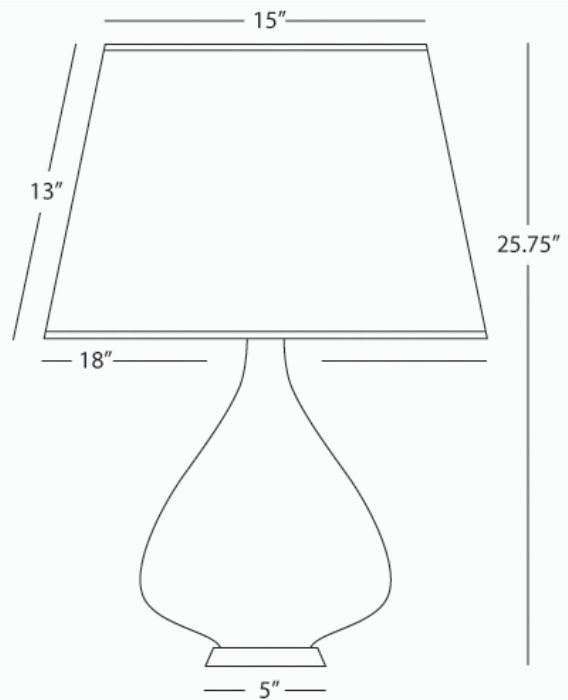

** Available for Quick SHIP **