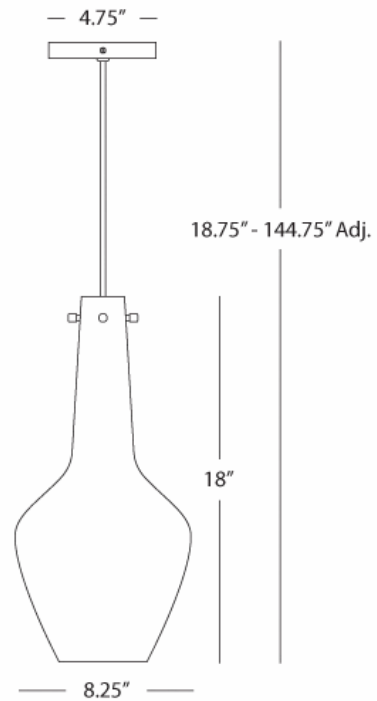

JONATHAN ADLER

CAPRI

OR734

Tall Pendant

1 -100W Max.

Bulb Type: A

Direct Wire Only

Orange Cased Glass w/ Polished Nickel Accents

Susp. Hardware: 11 Ft. White Cord

COLOR OPTIONS:

BL734 - Blue

GN734 - Green

GY734 - Grey

WH734 - White

**** Available for Quick SHIP ****