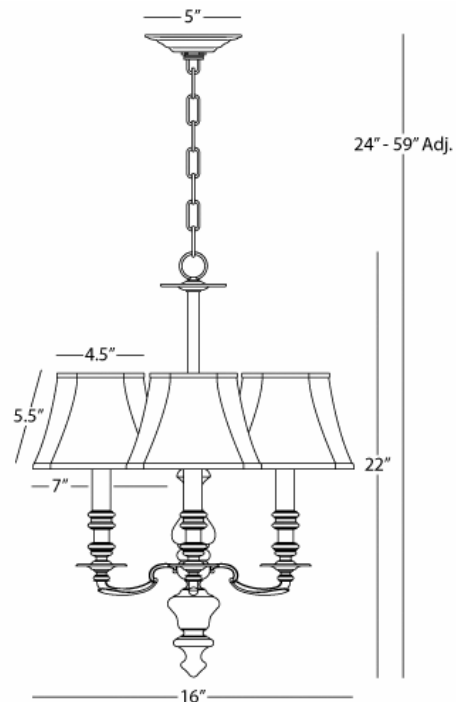

NEWPORT

P9952

3 - Light Mini Chandelier

3 - 60W Max.

Bulb type: B10 Candelabra

Direct Wire Only

Pewter Finish w/ Dark Charcoal Antique over Cast Metal

Off-White Dupioni Silk Empire Shades

Susp. Hardware: 3ft. Chain

FINISH / SHADE OPTIONS:

9952 - Buddha Bronze w/ Pale Sage Antique

Antique Gold Dupioni Silk

G9952 - Rose Gold

Off-White Dupioni Silk

**** Available for Quick SHIP ****