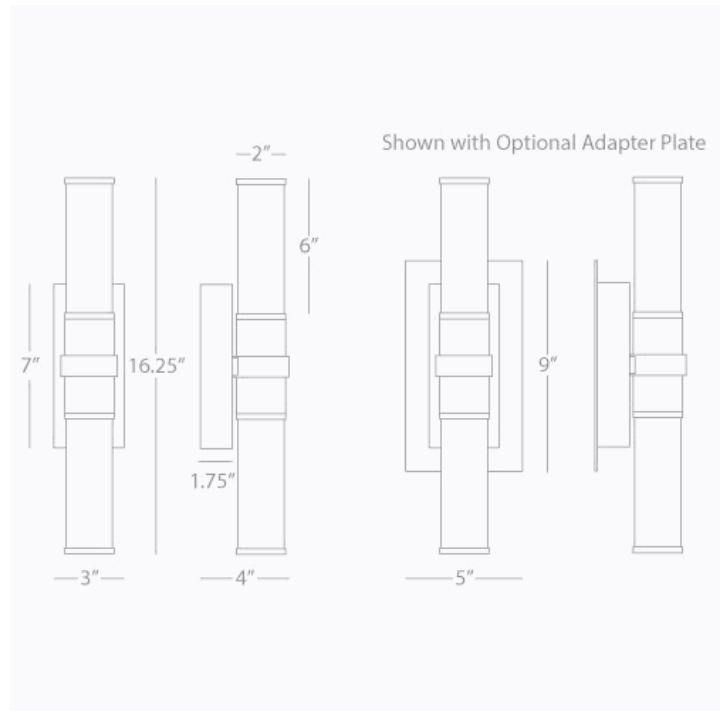

RODERICK

S1315

Bath Sconce - Halogen

2 - 30W Max.

Bulb Type: Bi-Pin, 12V G4 Base

Direct Wire Only

Polished Nickel Finish

White Frosted Glass Shades

FINISH OPTIONS / HALOGEN:

B1315 - Antique Silver

C1315 - Polished Chrome

Z1315 - Deep Patina Bronze

***Metal Junction Box Cover Plate in Matching Finish**

Included

**** Available for Quick SHIP ****