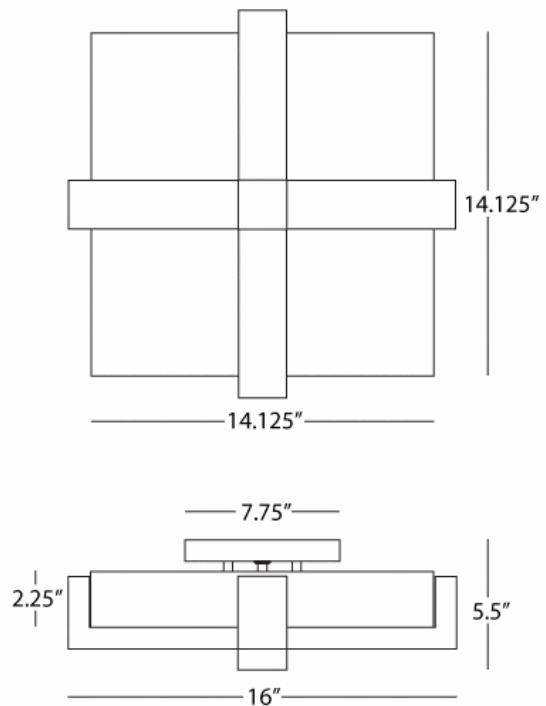

** Available for Quick SHIP **