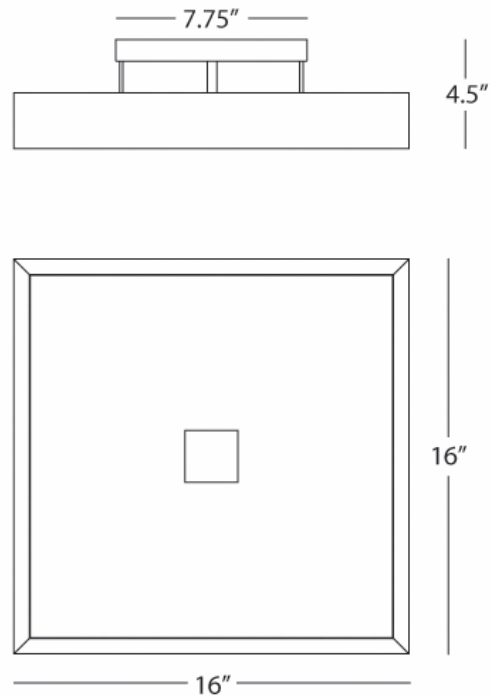

** Available for Quick SHIP **