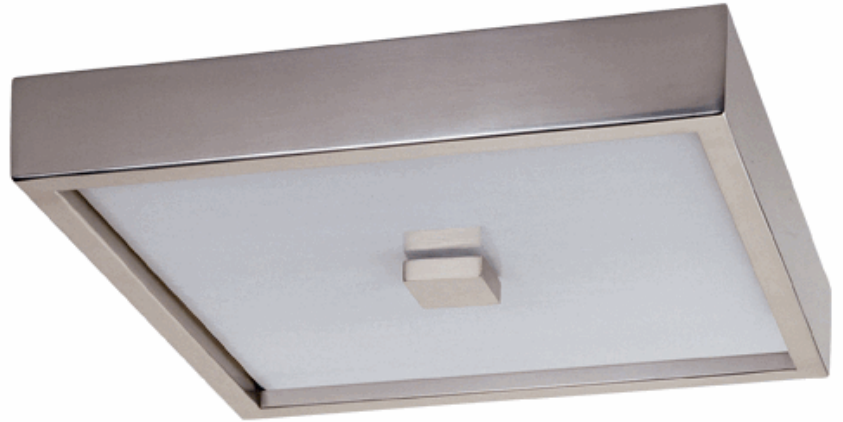

DOUGHNUT

S152

Nouveau Flush Mount

2 - 60W Max.

Bulb Type: T10

Direct Wire Only

Antique Silver Finish over Metal

Marbleized Glass Shade

FINISH OPTIONS:

152 - Antique Brass

Z152- Deep Patina Bronze

**** Available for Quick SHIP ****