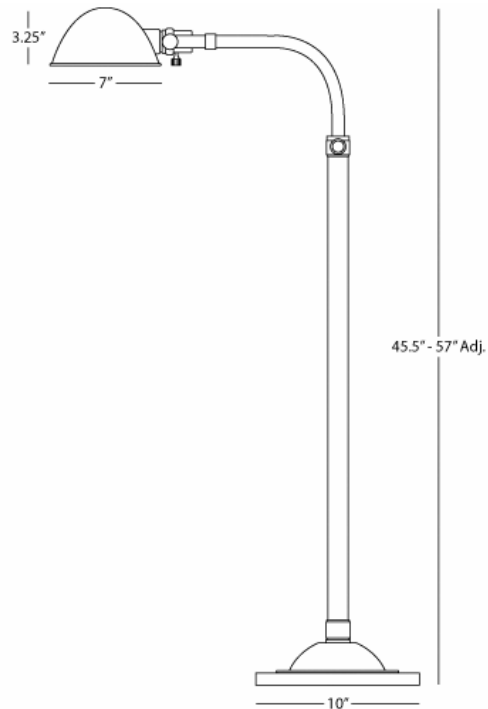

ALVIN

S1905

Pharmacy Floor Lamp

1-60W Max.

Bulb Type: A

Switch: Full Range Dimmer

Polished Nickel Finish over Metal / Brass

Metal Shade

FINISH OPTIONS:

1905 - Antique Brass

Z1905 - Deep Patina Bronze

**\*\* Available for Quick SHIP \*\***