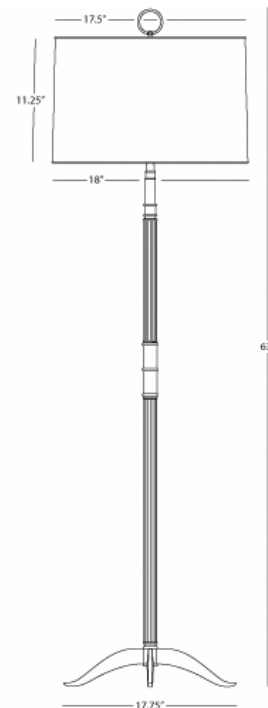

PORTER

S1911

Floor Lamp

1-150W Max.

Bulb Type: A

Switch: Full Range Dimmer

Polished Nickel Finish over Metal / Brass

Metal Shade w/ Painted White Interior

FINISH OPTIONS:

1911 - Antique Brass

D1911 - Dark Antique Nickel

** Available for Quick SHIP **