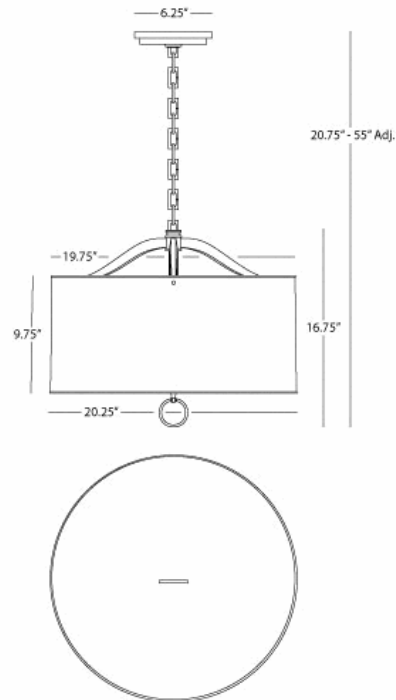

PORTER

S1912

Pendant

3-60W Max.

Bulb Type: A

Direct Wire Only

Polished Nickel Finish

Metal Shade w/ Painted White Interior

19.25" Acrylic Diffuser Incl.

Susp. Hardware: 3ft. Chain

FINISH OPTIONS:

1912 - Antique Brass

D1912 - Dark Antique Nickel

**\*\* Available for Quick SHIP \*\***