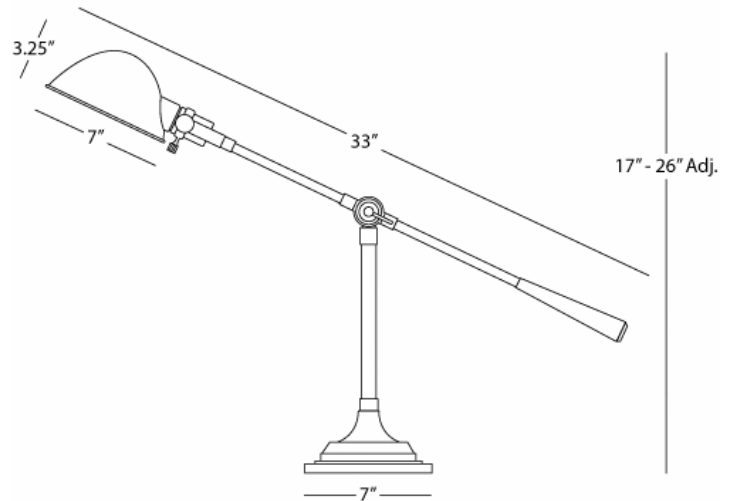

ALVIN

S1913

Boom Pharmacy Table Lamp

1 - 60W Max.

Bulb Type: A

Switch: Full Range Dimmer

Polished Nickel Finish over Metal / Brass

Metal Shade

FINISH OPTIONS:

1913 - Antique Brass

Z1913 - Deep Patina Bronze

** Available for Quick SHIP **