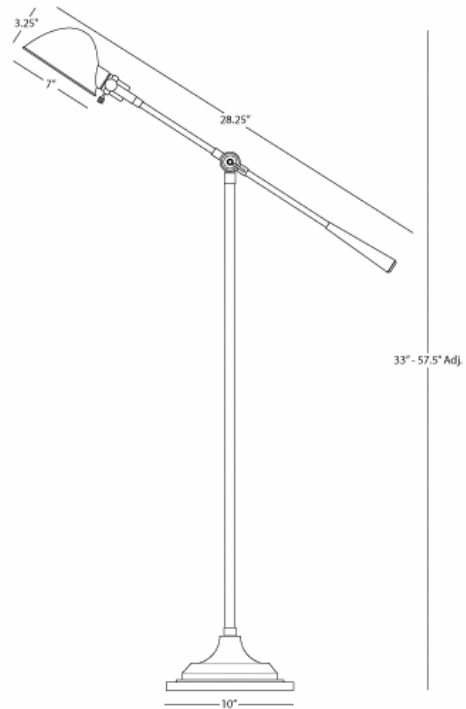

ALVIN

S1914

Boom Pharmacy Floor Lamp

1 - 60W Max.

Bulb Type: A

Switch: Full Range Dimmer

Polished Nickel Finish over Metal / Brass

Metal Shade

FINISH OPTIONS:

1914 - Antique Brass

Z1914 - Deep Patina Bronze

**** Available for Quick SHIP ****