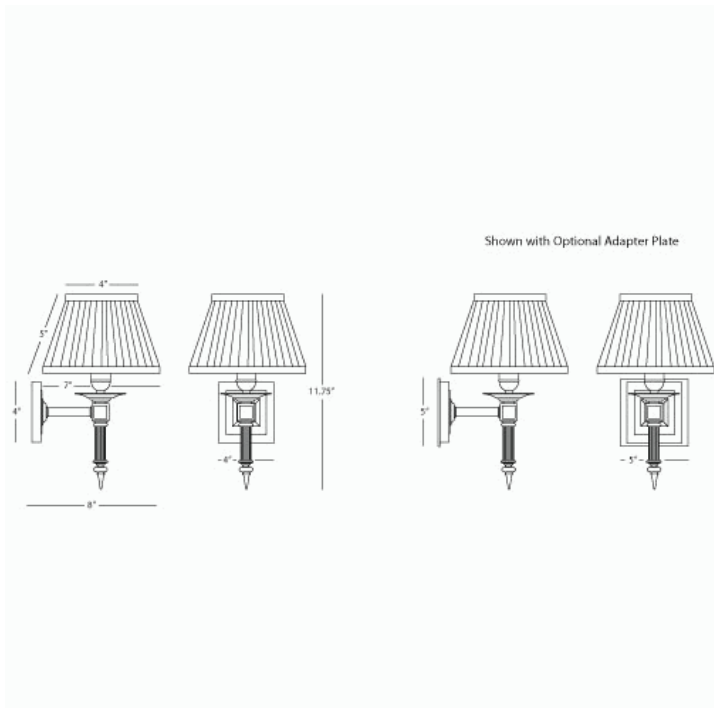

**CHASE**

**S1999**

**Wall Sconce**

**1-60W Max.**

**Bulb Type: B10 Candelabra**

**Direct Wire Only**

**Polished Nickel Finish over Metal**

**Swan White Silk Side Pleat Shade**

**w/ Metal Shade Frame**

**FINISH OPTIONS:**

**1999 - Antique Brass**

**Oyster Silk Side Pleat Fabric Shade**

**D1999 - Dark Antique Nickel**

**Swan White Silk Side Pleat Shade**

**Z1999 - Deep Patina Bronze**

**Oyster Silk Side Pleat Fabric Shade**

**\*Metal Junction Box Cover Plate in Matching Finish**

**Included**

**\*\* Available for Quick SHIP \*\***