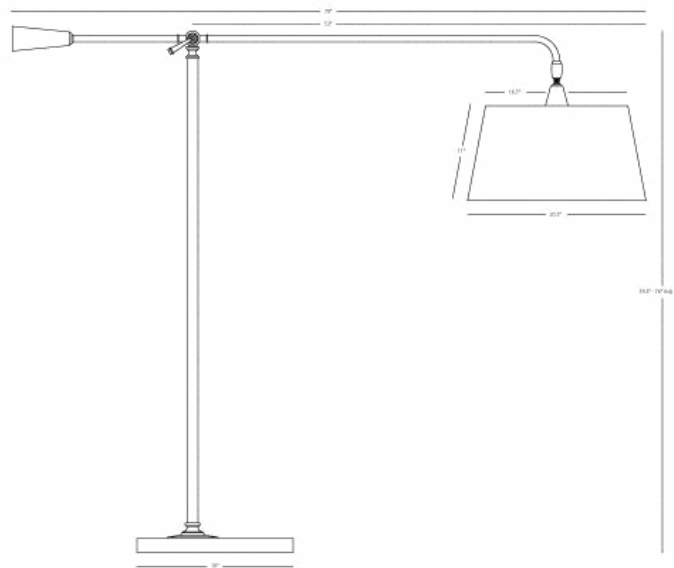

JASPER

S2105

Adjustable Boom Floor Lamp

1-150W Max.

Bulb Type: A

Switch: Full Range Foot Dimmer

Matte Black Powder Coat Finish over Metal w/ Polished

Nickel Accents

Oyster Linen Shade

FINISH OPTIONS:

2105 - Matte Black Powder Coat Finish

over Metal with Antique Brass

Accents

Z2105 - Cocoa Brown Powder Coat

Finish over Metal with Deep

Patina Bronze Accents

** Available for Quick SHIP **