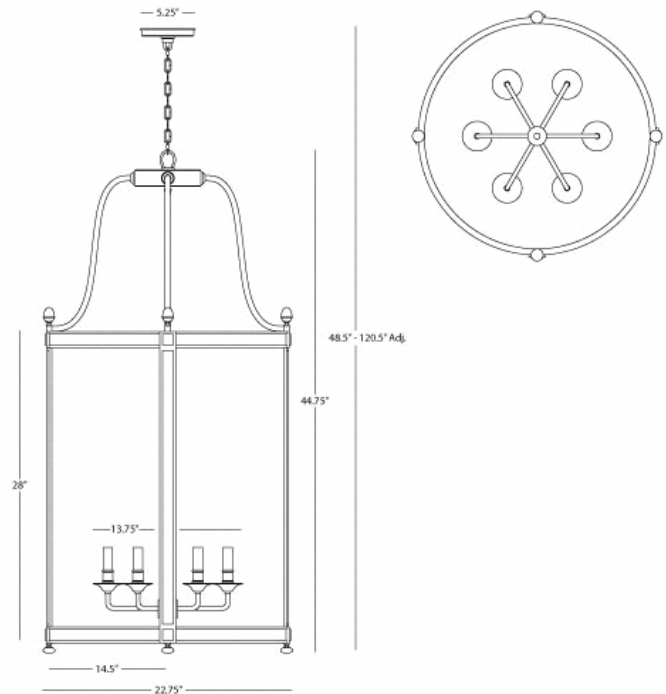

**BLAKE**

**S3362**

**22" Dia Entry Pendant**

**6 - 60W Max.**

**Bulb Type: B10 Candelabra**

**Direct Wire Only**

**Polished Nickel Finish**

**4 Clear Glass Shade Panels**

**Susp. Hardware: 6ft. Chain**

**FINISH OPTIONS:**

**3362 - Antique Brass**

**Z3362 - Deep Patina Bronze**

**\*\* Available for Quick SHIP \*\***