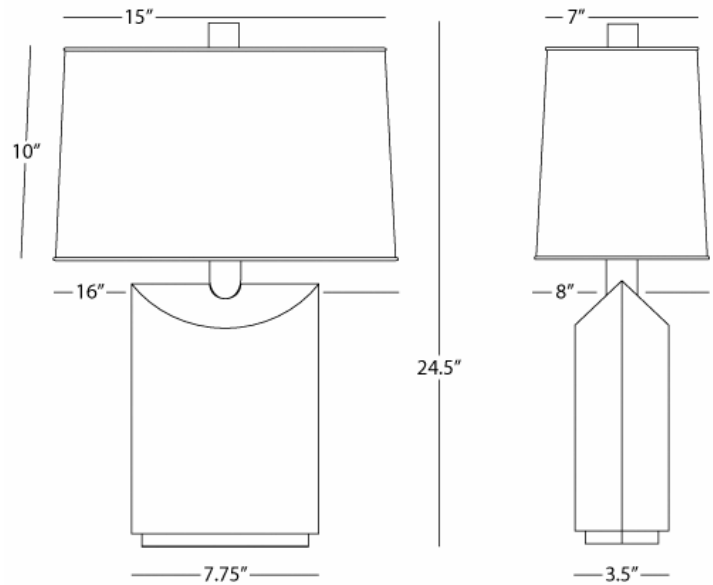

Oval Off White Linen Shade w/ Rolled Edge Hem

FINISH / SHADE OPTION:

4230 - Deep Patina Bronze w/ Cherry

Finished Wood

Light Beige Linen Shade

**\*\* Available for Quick SHIP \*\***