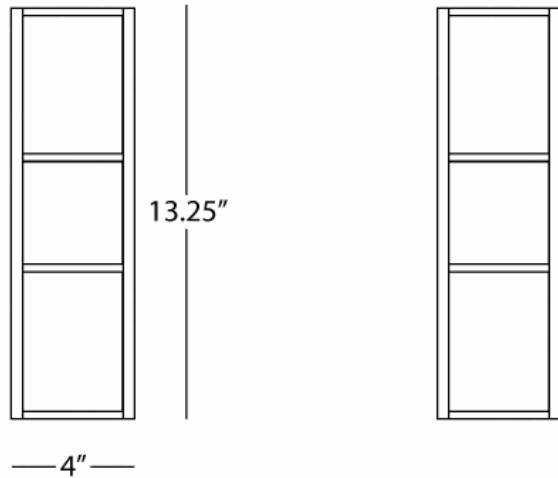

**WONTON**

**S4238**

**Wall Sconce**

**2-60W Max.**

**Bulb Type: B10 Candelabra**

**Direct Wire Only**

**Silver Plate w/ Weathered Ebony Finished Wood Accen**

**White Cased Glass Panels**

**Cord Length / Color: 6" Black**

**FINISH OPTION:**

**4238 - Deep Patina Bronze Finish**

**w/ Cherry**

**Finished Wood**

**\*\* Available for Quick SHIP \*\***