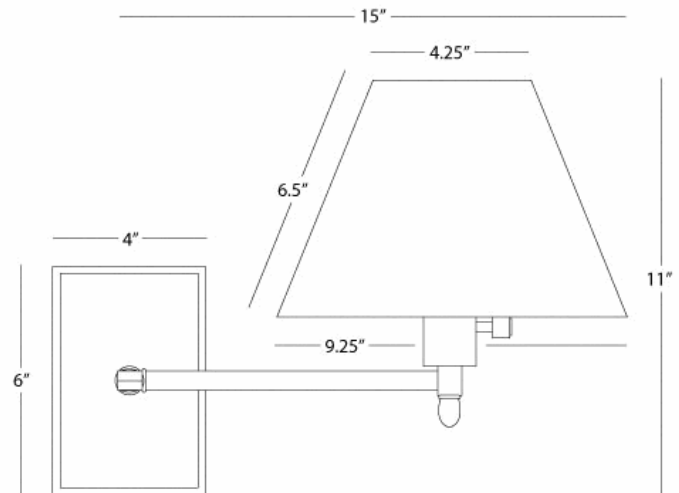

Off White Linen Shade w/ Rolled Edge Hem

FINISH / SHADE OPTIONS:

428 - Antique Brass

Light Beige Linen

D428X - Dark Antique Nickel

Off White Linen

Z428X - Deep Patina Bronze

Light Beige Linen