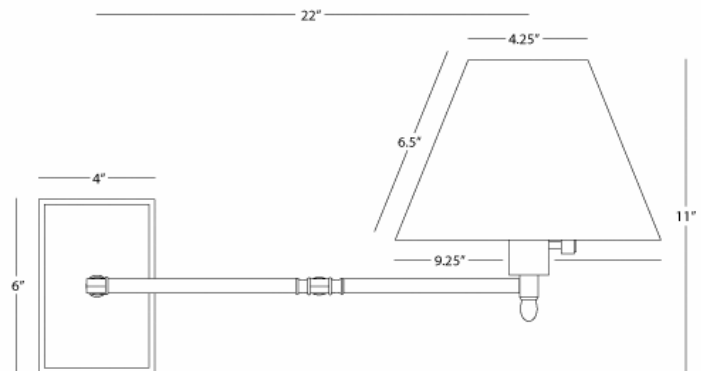

Off White Linen Shade w/ Rolled Edge Hem

FINISH / SHADE OPTIONS:

429X - Antique Natural Brass

Light Beige Linen

D429X - Dark Antique Nickel

Off White Linen

Z429X - Deep Patina Bronze

Light Beige Linen