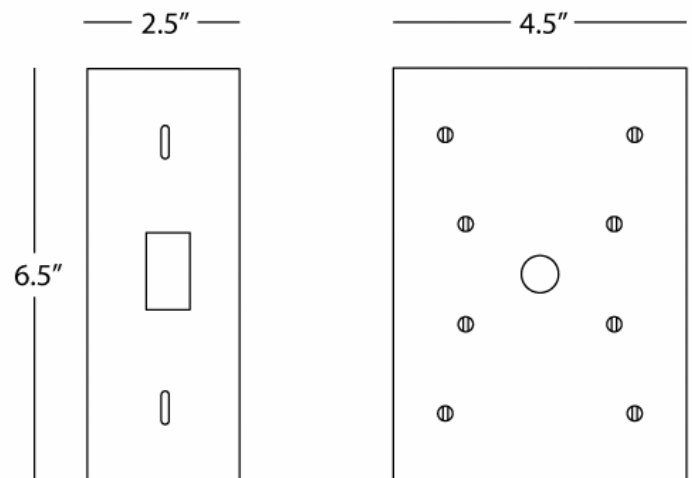

MEILLEUR

S430

Corner Bracket

Polished Nickel Finish over Metal

FINISH OPTIONS:

430 - Antique Brass

D430 -Dark Antique Nickel

Z430 - Deep Patina Bronze