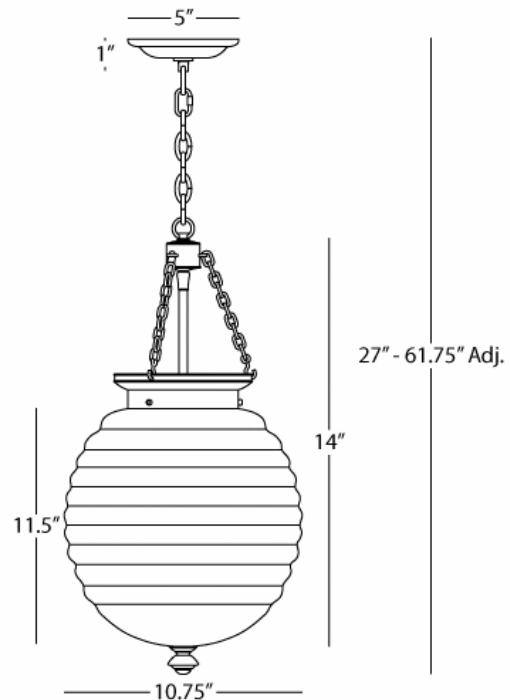

BEEHIVE

S616

Pendant

3-60W Max.

Bulb Type: B11 Torpedo

Direct Wire Only

Polished Nickel Finish over Metal

Cased Glass Shade

Susp. Hardware: 3ft. Chain

FINISH / SHADE OPTIONS:

D616 - Dark Antique Nickel w/ Clear Glass Shade

Z616 - Deep Patina Bronze w/ Topaz Glass Shade

**** Available for Quick SHIP ****