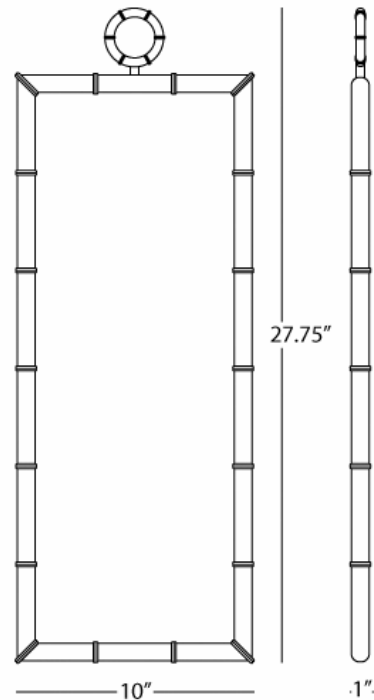

JONATHAN ADLER

MEURICE

S656

Mirror

Polished Nickel Finish over Metal

FINISH OPTIONS:

656 - Antique Natural Brass

Z656 - Deep Patina Bronze