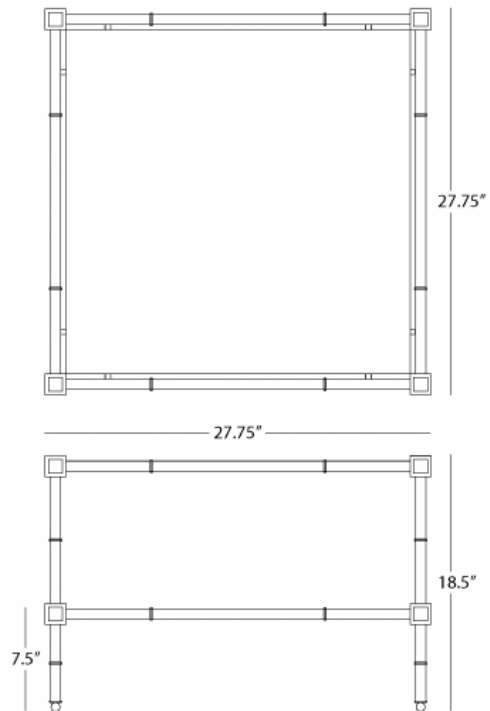

JONATHAN ADLER

MEURICE

S658

Two Tier Table

Polished Nickel Finish over Metal

Clear Tempered Glass Table Top and Shelf

FINISH OPTIONS:

658 - Antique Natural Brass

Z658 - Deep Patina Bronze

** Available for Quick SHIP **