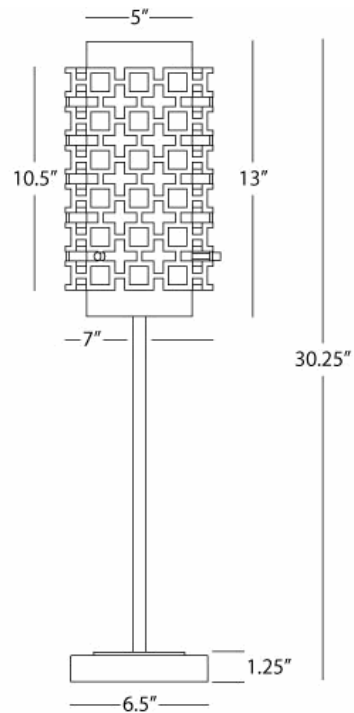

JONATHAN ADLER
PARKER

S669
Buffet Table Lamp

1 - 60W Max.
Bulb Type: A
Switch: On-Off Line Switch
Polished Nickel Finish
White Carrara Marble Base
Frosted White Cased Glass Shade
Perforated Metal Outer Shade

FINISH OPTION:
Z669 - Deep Patina Bronze
Matching Metal Base

* Ships Within 2 Business Days