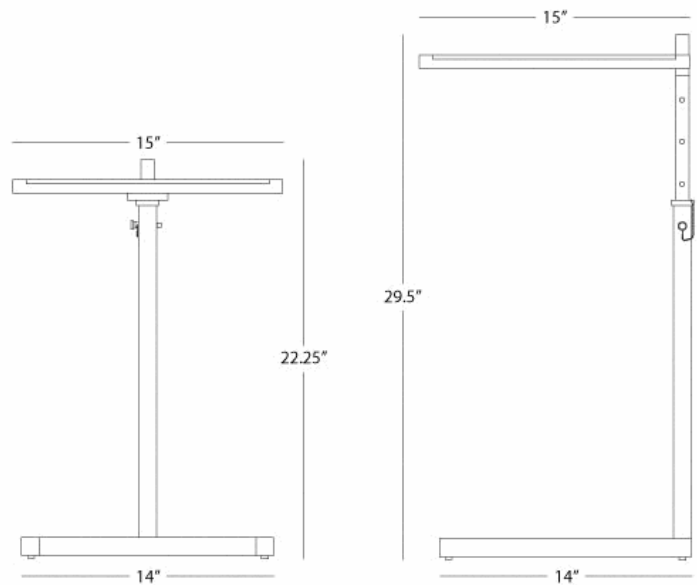

DOUGHNUT

S909

Adjustable Table

Antique Silver Finish over Metal w/

Smoke Tempered Glass Top

FINISH OPTIONS:

909 - Antique Brass Finish w/ Clear Tempered Glass Top

Z909 - Deep Patina Bronze w/ Smoke Tempered Glass

Top

** Available for Quick SHIP **