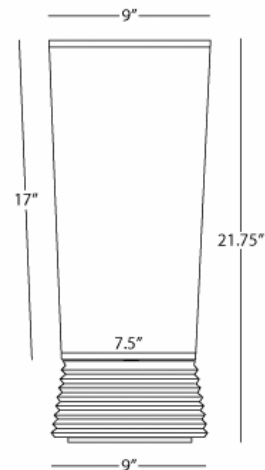

RICO ESPINET

FUZO

W2070

Maya Long Table Lamp

1-100W Max.

Bulb Type: A

Switch: Hi-Lo Line

Stardust White Powder Coat Finish over Cast Metal

Brussels Linen White Fabric Shade w/ Top Diffuser

FINISH / SHADE OPTION:

2070X - Tudor Bronze

Golden Saki Fabric Shade

** Available for Quick SHIP **