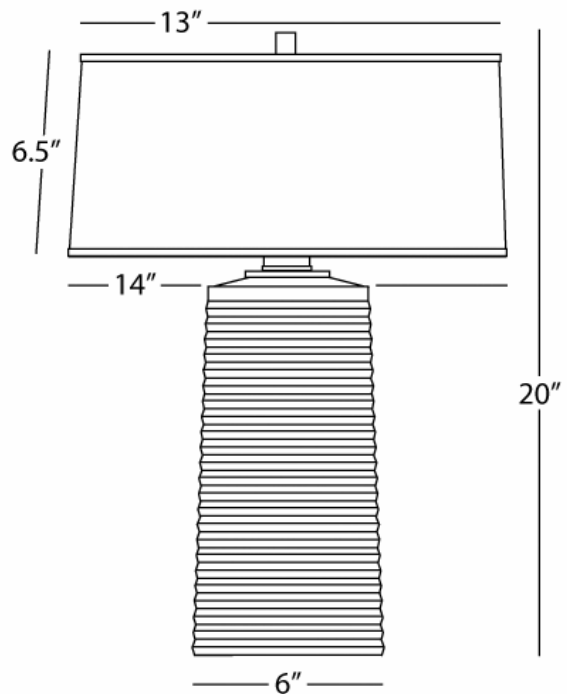

Brussels Linen White Shade w/ Top Diffuser

FINISH / SHADE OPTION:

2072- Tudor Bronze

Oatmeal Linen Shade

2072X - Tudor Bronze

Golden Saki Fabric Shade

Black Cord

**\*\* Available for Quick SHIP \*\***