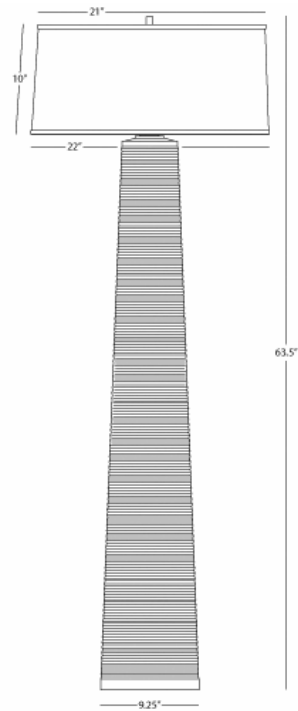

RICO ESPINET

FUZO

W2073

Koffi Floor Lamp

3-60W Max.

Bulb Type: A

Switch: Full Range Floor Dimmer

Stardust White Powder Coat Finish over Cast Metal

Brussels Linen White Shade w/ Top Diffuser

FINISH / SHADE OPTION:

2073- Tudor Bronze

Oatmeal Linen Shade

2073X - Tudor Bronze

Golden Saki Fabric Shade

** Available for Quick SHIP **