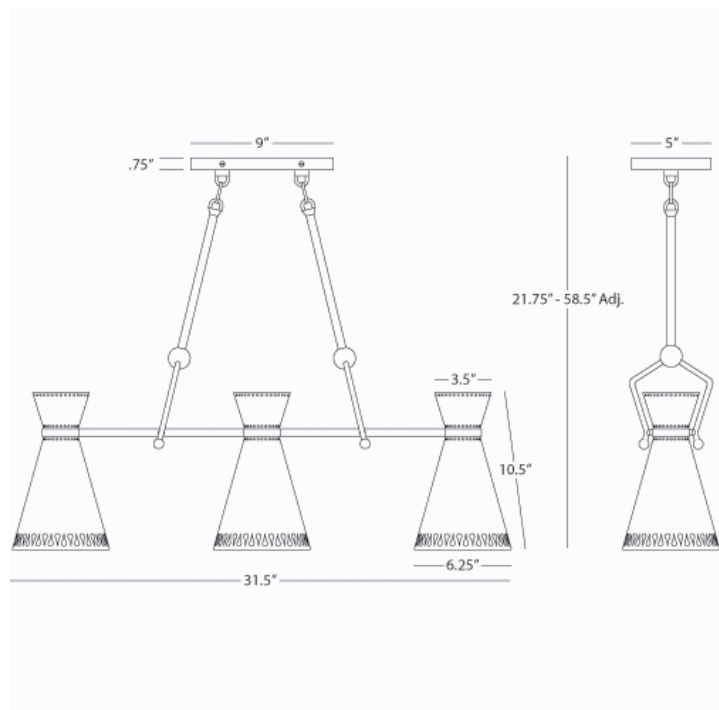

JONATHAN ADLER

HAVANA

W693

Triple Pendant

3 - 100W Max.

Bulb Type: A

Direct Wire Only

Polished Nickel over Steel

Adjustable Powder Coat White Metal Shade w/

Perforated Design

Susp. Hardware: 6pcs. 1/2" x 12" & 2pcs. 1/2" x 6" Tube

**\*\* Available for Quick SHIP \*\***