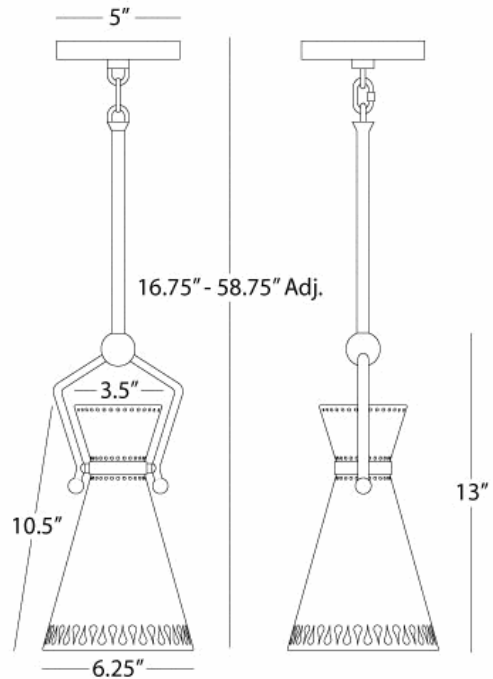

JONATHAN ADLER

HAVANA

W694

Single Pendant

1 - 100W Max.

Bulb Type: A

Direct Wire Only

Polished Nickel over Steel

Adjustable Powder Coat White Metal Shade w/

Perforated Design

Susp. Hardware: 3pcs. 1/2" x 12" & 1pcs. 1/2" x 6" Tube

**** Available for Quick SHIP ****