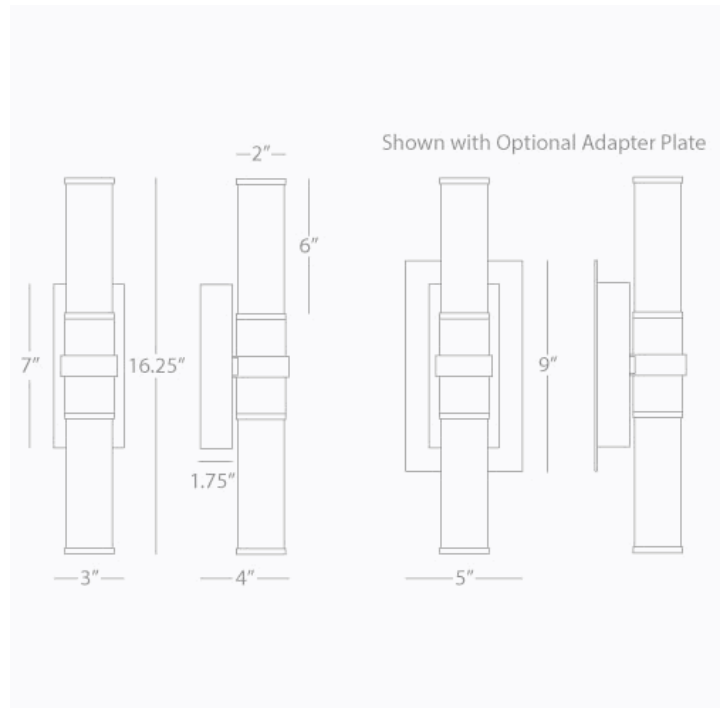

**RODERICK**

**Z1311**

**Bath Sconce - Fluorescent**

**2 - 7W Max.**

**Bulb Type: 2G7 Base**

**Direct Wire Only**

**Deep Patina Bronze Finish**

**White Frosted Glass Shades**

**Bulbs Included**

**FINISH OPTIONS / FLOURESCENT:**

**B1311 - Antique Silver**

**C1311 - Polished Chrome**

**S1311 - Polished Nickel**

**\*Metal Junction Box Cover Plate in Matching Finish**

**Included**

**\*\* Available for Quick SHIP \*\***