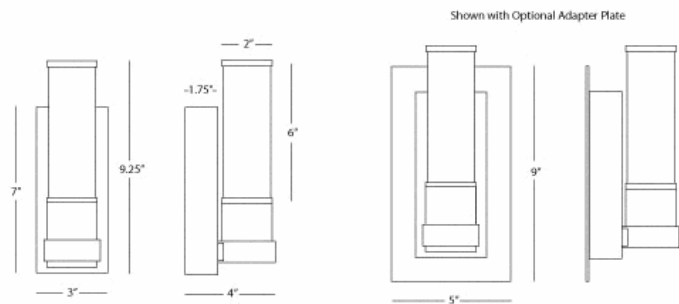

**FINISH OPTIONS:**

**1313 - Antique Brass**

**B1313 - Antique Silver**

**C1313 - Chrome**

**S1313 - Polished Nickel**

**\*Metal Junction Box Cover Plate in Matching Finish**

**Included**

**\*\* Available for Quick SHIP \*\***