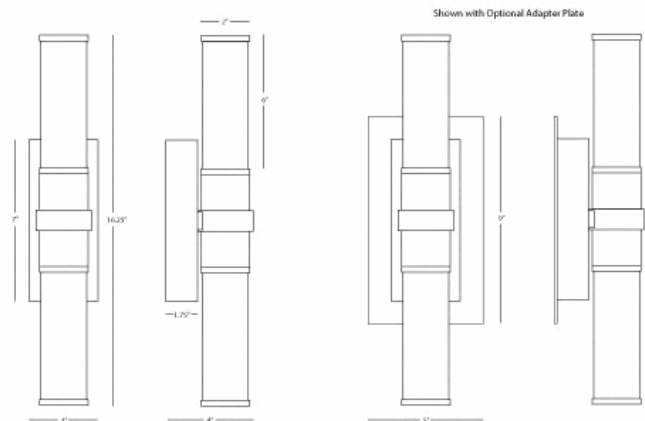

RODERICK

Z1315

Bath Sconce - Halogen

2 - 30W Max.

G4 & GY6.35 Bi-Pin, 12V Halogen

Direct Wire Only

Deep Patina Bronze Finish

White Frosted Glass Shades

FINISH OPTIONS / HALOGEN:

1315 - Antique Brass

B1315 - Antique Silver

C1315 - Polished Chrome

S1315 - Polished Nickel

***Metal Junction Box Cover Plate in Matching Finish**

Included

**** Available for Quick SHIP ****