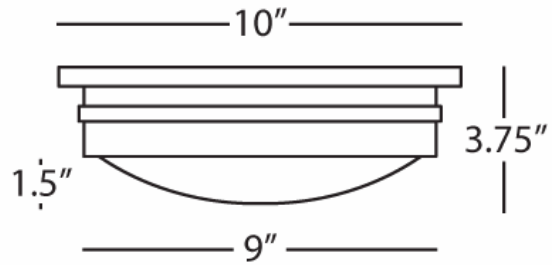

RODERICK

Z1316

10" Flush Mount

1-60W Max.

Bulb Type: B10 Candelabra

Direct Wire Only

Deep Patina Bronze Finish

White Frosted Glass Shade

FINISH OPTIONS:

B1316 - Antique Silver

C1316 - Polished Chrome

S1316 - Polished Nickel