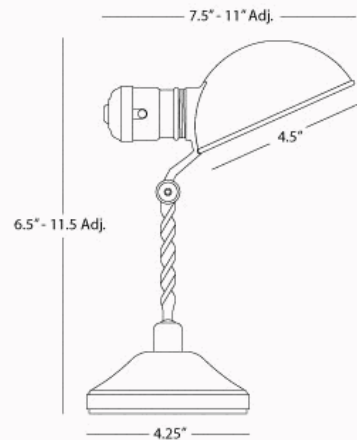

CRICKET

Z173

Convertible Accent Lamp*

1-40W Max.

Bulb Type: A Torpedo

Switch: On-Off Push Thru Switch

Deep Patina Bronze Finish over Metal

Metal Shade

FINISH OPTIONS:

173 - Antique Brass

D173 - Dark Antique Nickel

S173 - Polished Nickel

*** This lamp can clip on to a headboard or shelf by removing the loader and engaging the clip inside the base**

CLIP UNDER BASE FOR ATTACHMENT