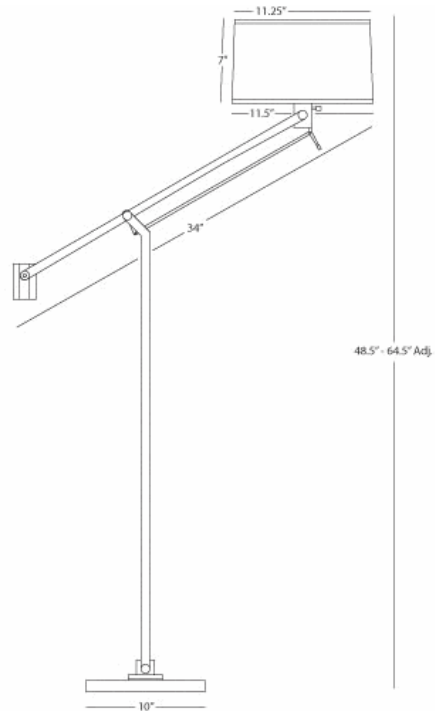

GILBERT

Z175

Boom Task Floor Lamp

1 - 150W Max.

Bulb Type: A

Switch: 3 -Way

Deep Patina Bronze w/ Copper Accents

Oyster Linen Shade

FINISH OPTIONS:

D175 - Dark Antique Nickel

** Available for Quick SHIP **