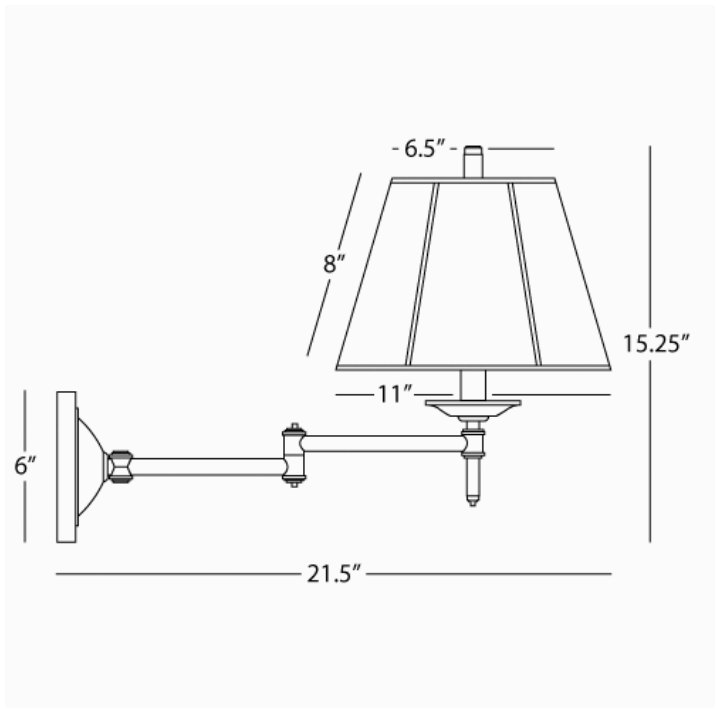

ALVIN

Z1908

Adjustable Wall Swinger

1-100W Max.

Bulb Type: A

Switch: Hi-Lo Dimming

24" Cord Cover or Convertible Direct Wire

Deep Patina Bronze Finish over Metal / Brass

Barley Fabric Empire Shade w/ Narrow Piping

FINISH OPTION:

1908 - Antique Brass

**** Available for Quick SHIP ****