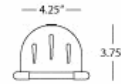

CHASE

Z1988

36" Bath Strip

6-60W Max.

Bulb Type: B11 Torpedo

Direct Wire Only

Deep Patina Bronze Finish over Steel

Frosted White Glass Shades

Can Be Mounted Horizontally or Vertically

FINISH OPTIONS:

1988 - Antique Brass

D1988 - Dark Antique Nickel

S1988 - Polished Nickel

** Available for Quick SHIP **