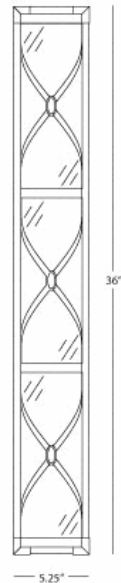

**CHASE**

**Z1988**

**36" Bath Strip**

**6-60W Max.**

**Bulb Type: B11 Torpedo**

**Direct Wire Only**

**Deep Patina Bronze Finish over Steel**

**Frosted White Glass Shades**

**\*Can Be Mounted Horizontally or Vertically\***

**FINISH OPTIONS:**

**1988 - Antique Brass**

**D1988 - Dark Antique Nickel**

**S1988 - Polished Nickel**

**\*\* Available for Quick SHIP \*\***