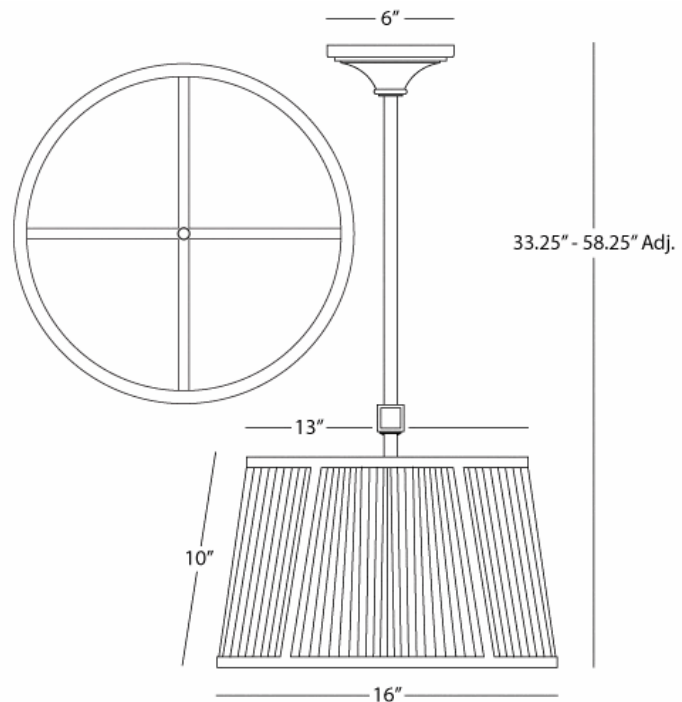

** Available for Quick SHIP **