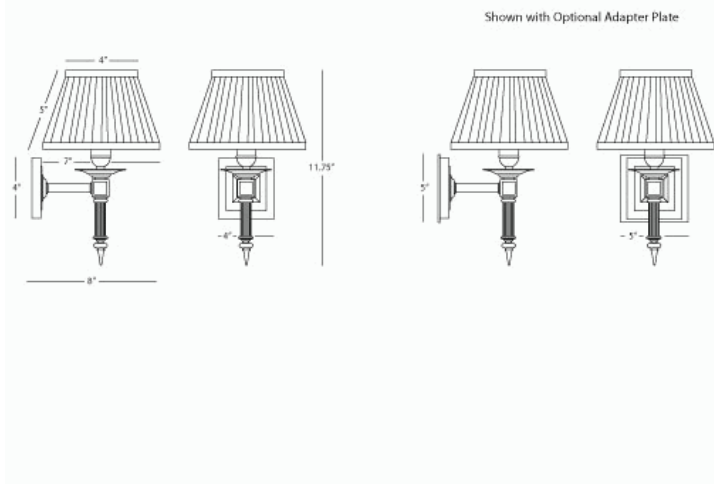

** Available for Quick SHIP **