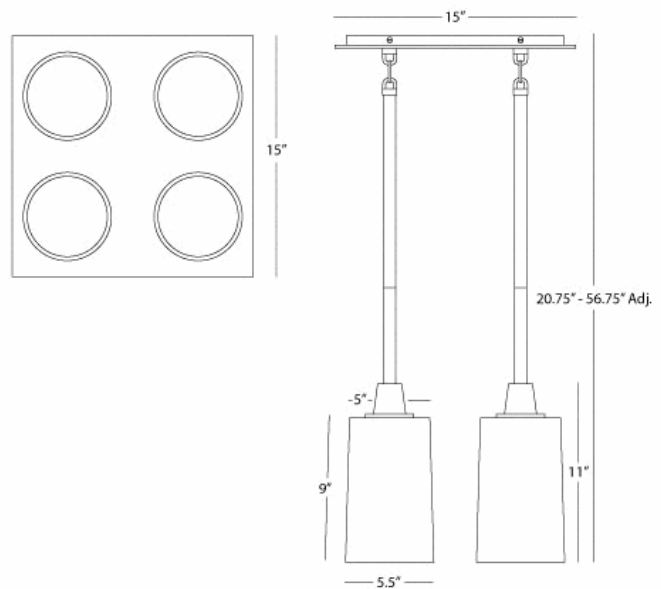

RICO ESPINET

NINA

Z2053

Quad Pendant

4 - 60W Max.

Bulb Type: A

Direct Wire Only

Deep Patina Bronze Finish over Metal

Frosted White Cased Glass Shades

Susp. Hardware: 12pcs. - 5/8" x 12" & 4pcs - 5/8" x 6"

Extension Rods

FINISH OPTION:

2053 - Polished Nickel

**** Available for Quick SHIP ****