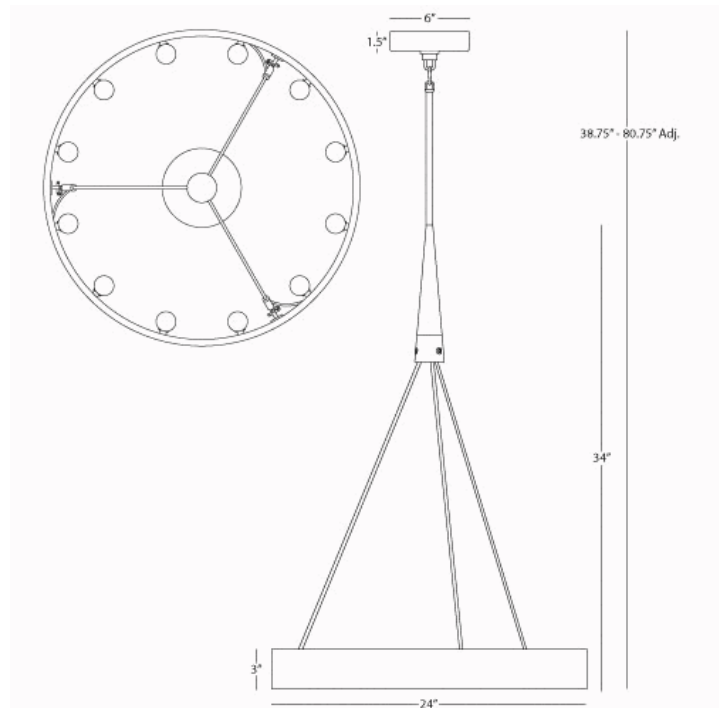

RICO ESPINET

CANDELARIA

Z2090

24" Dia. Chandelier

12-40W Max.

Bulb Type: A

Direct Wire Only

Deep Patina Bronze Finish over Metal

Susp. Hardware: 3 pcs - 5/8" x 12"

& 1pc - 5/8" x 6" Extension Rods

Shown with Historical Bulbs SOLD SEPARATELY (Styl

BUL12)

FINISH OPTION:

B2090 - Brushed Nickel

**** Available for Quick SHIP ****