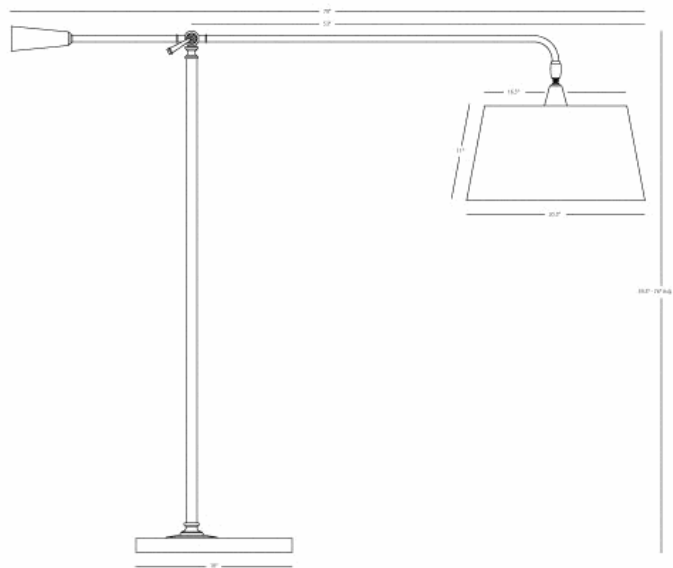

JASPER

Z2105

Adjustable Boom Floor Lamp

1-150W Max.

Bulb Type: A

Switch: Full Range Foot Dimmer

Cocoa Brown Powder Coat Finish over Metal with Deep

Patina Bronze Accents

Oyster Linen Shade

FINISH OPTIONS:

2105 - Matte Black Powder Coat

Finish with Antique Brass Accents

S2105 - Matte Black Powder Coat

Finish with Polished Nickel Accents

** Available for Quick SHIP **