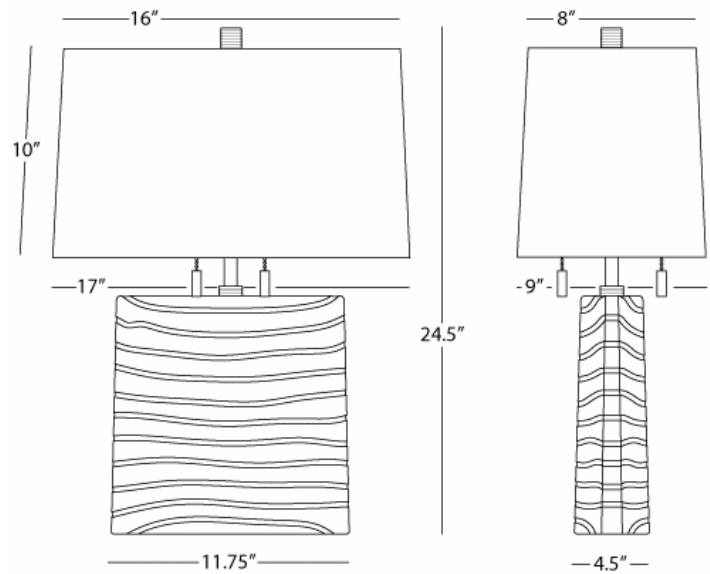

WELLS

Z3319

Table Lamp

2-60W Max.

Bulb Type: A

Switch: On-Off Double Pull Chains

Topaz Seeded Glass w/ Deep Patina Bronze Accents

Oval Off-White Linen Shade w/ Rolled Edge Hem

FINISH OPTION:

D3319 - Clear Seeded Glass w/ Dark Antique Nickel

** Available for Quick SHIP **