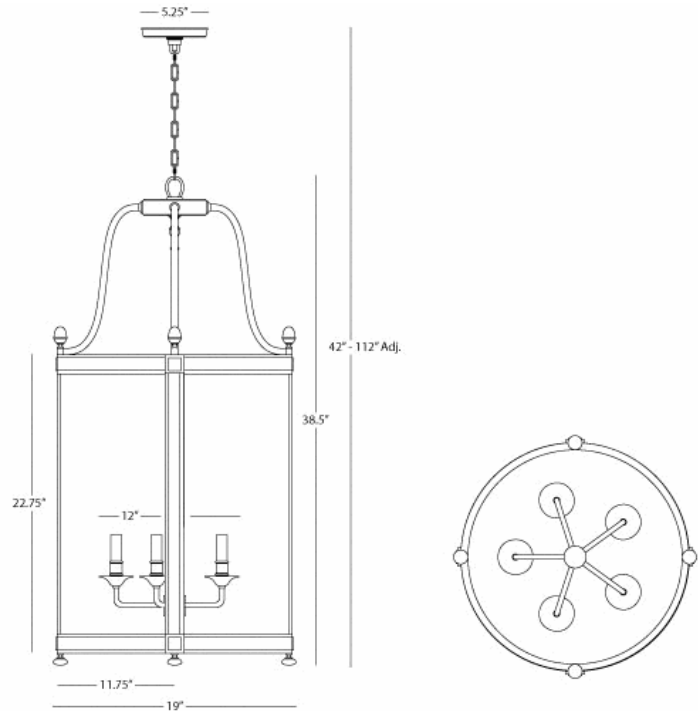

BLAKE

Z3338

18" Dia. Entry Pendant

5-60W Max.

Bulb Type: B10 Candelabra

Direct Wire Only

Deep Patina Bronze Finish

4 Clear Glass Shade Panels

Susp. Hardware: 6ft. Chain

FINISH OPTIONS:

3338 - Antique Brass

S3338 - Polished Nickel

**** Available for Quick SHIP ****