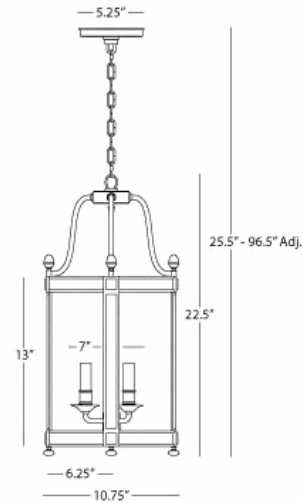

BLAKE

Z3360

10" Dia Entry Pendant

3 - 60W Max.

Bulb Type: B10 Candelabra

Direct Wire Only

Deep Patina Bronze Finish

4 Clear Glass Shade Panels

Susp. Hardware: 6ft. Chain

FINISH OPTIONS:

3360 - Antique Brass

S3360 - Polished Nickel

**** Available for Quick SHIP ****