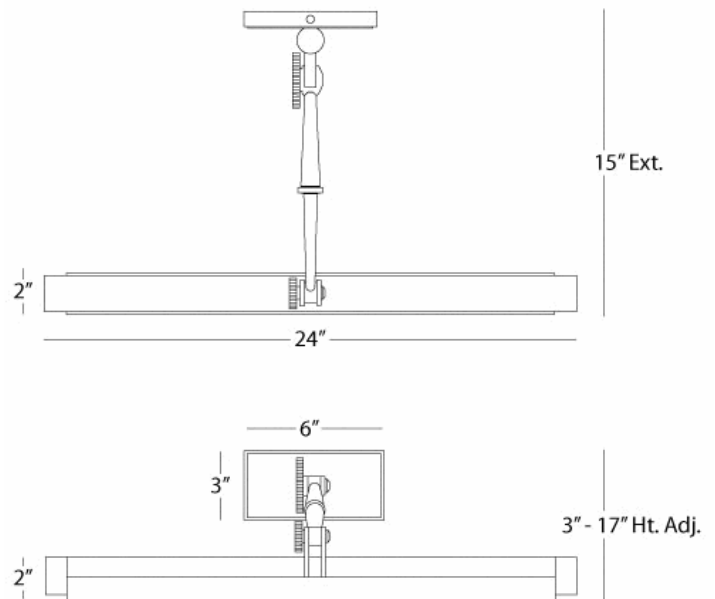

MEILLEUR

Z412

24" Picture Light

2-25W Max.

Bulb Type: B9.5 Candelabra

Switch: On-Off

Cord Cover / Direct Wire

Deep Patina Bronze Finish

Metal Shade

FINISH OPTIONS:

412 - Antique Natural Brass

D412 - Dark Antique Nickel

** Available for Quick SHIP **