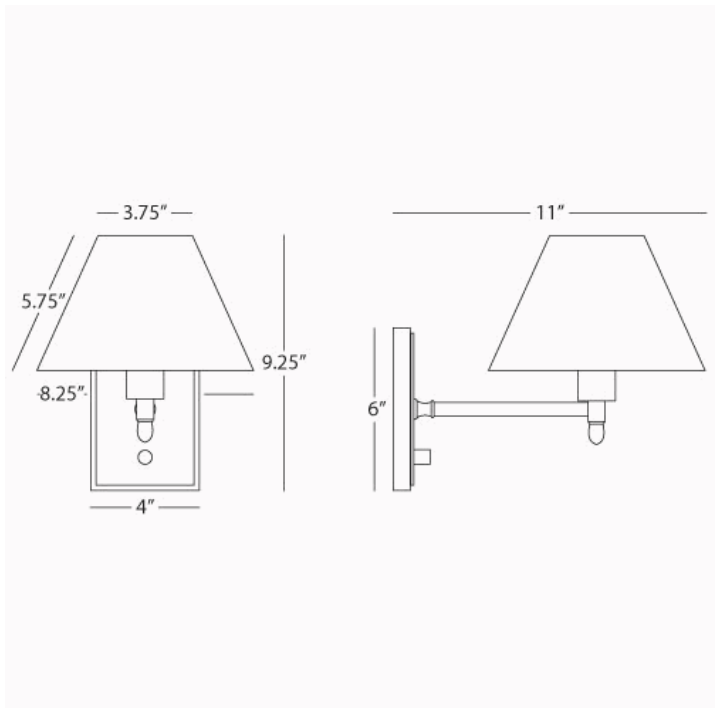

MEILLEUR

Z427X

Fixed Arm Wall Sconce

1 - 60W Max.

Bulb Type: B10 Candelabra

Switch: Hi - Lo Rotary

Cord Cover / Direct Wire

Deep Patina Bronze Finish over Metal

Light Beige Linen Shade w/ Rolled Edge Hem

FINISH / SHADE OPTIONS:

427X - Antique Brass

Light Beige Linen

D427X - Dark Antique Nickel

Off White Linen

S427X - Polished Nickel

Off White Linen Shade